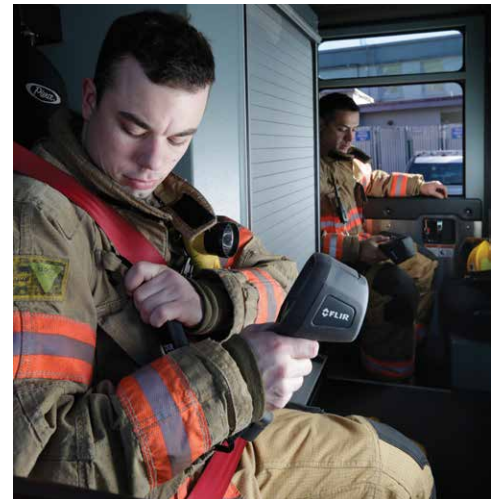

WITH MSX

A TIC for every firefighter.

For more information visit
www.flir.com/fire

The images displayed may not be representative of the actual resolution of the camera shown. Images for illustrative purposes only.