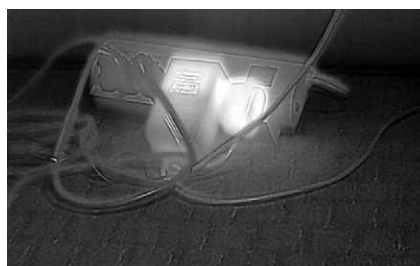

WITH MSX

A TIC for every firefighter.

For more information visit
www.flir.com/fire

The images displayed may not be representative of the actual resolution of the camera shown. Images for illustrative purposes only.