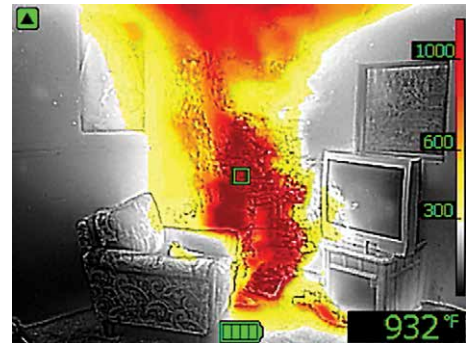

The World's Sixth Sense™